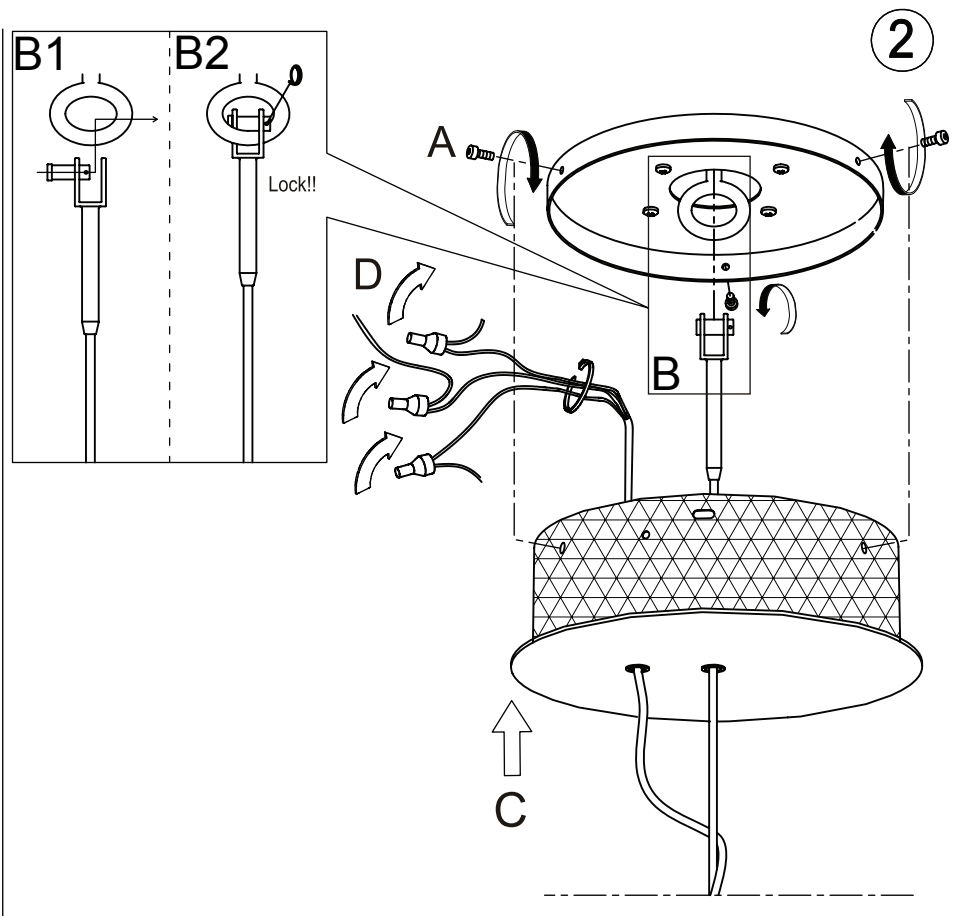

TERZANI

LA LUCE PENSATA

ART.0J50S -- A

120V~ 50Hz-60Hz

20xMAX 5W E12 LED CA10

+

1xMAX 4W GU10 LED MR20

139Lbs
630N