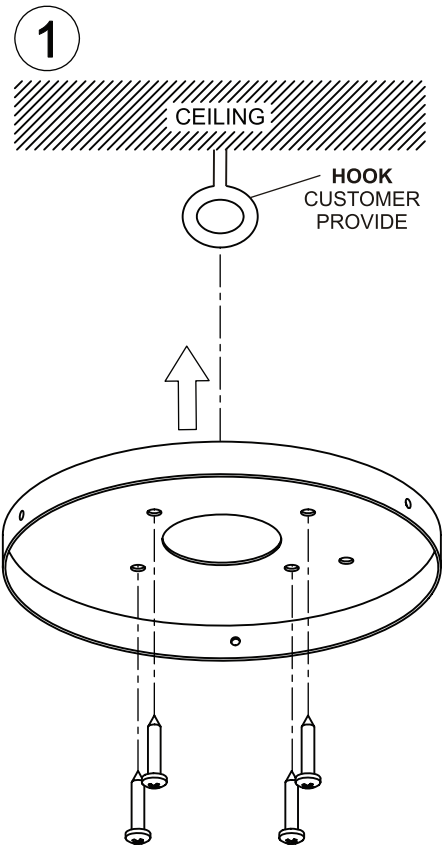

TERZANI

LA LUCE PENSATA

ART.0J50S -- A

120V~ 50Hz-60Hz

20xMAX 5W E12 LED CA10

+

1xMAX 4W GU10 LED MR20

139Lbs
630N