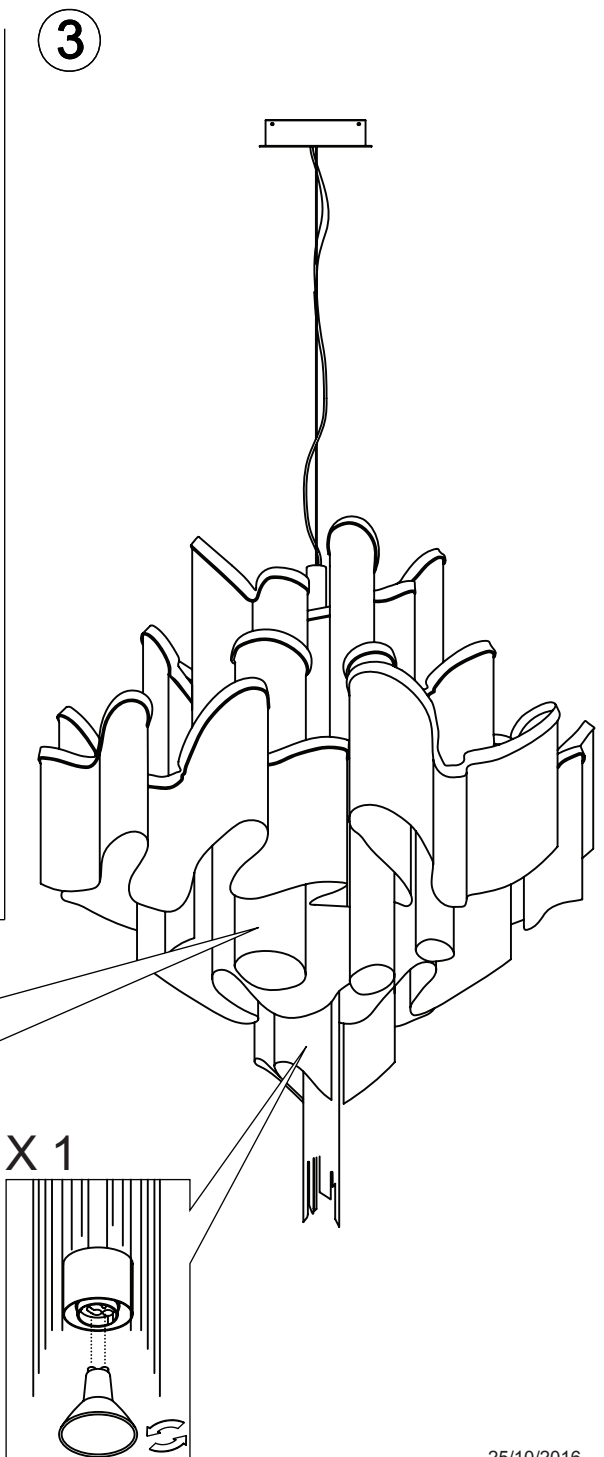

TERZANI

LA LUCE PENSATA

ART.0J50S -- A

120V~ 50Hz-60Hz

20xMAX 5W E12 LED CA10

+

1xMAX 4W GU10 LED MR20

139Lbs
630N