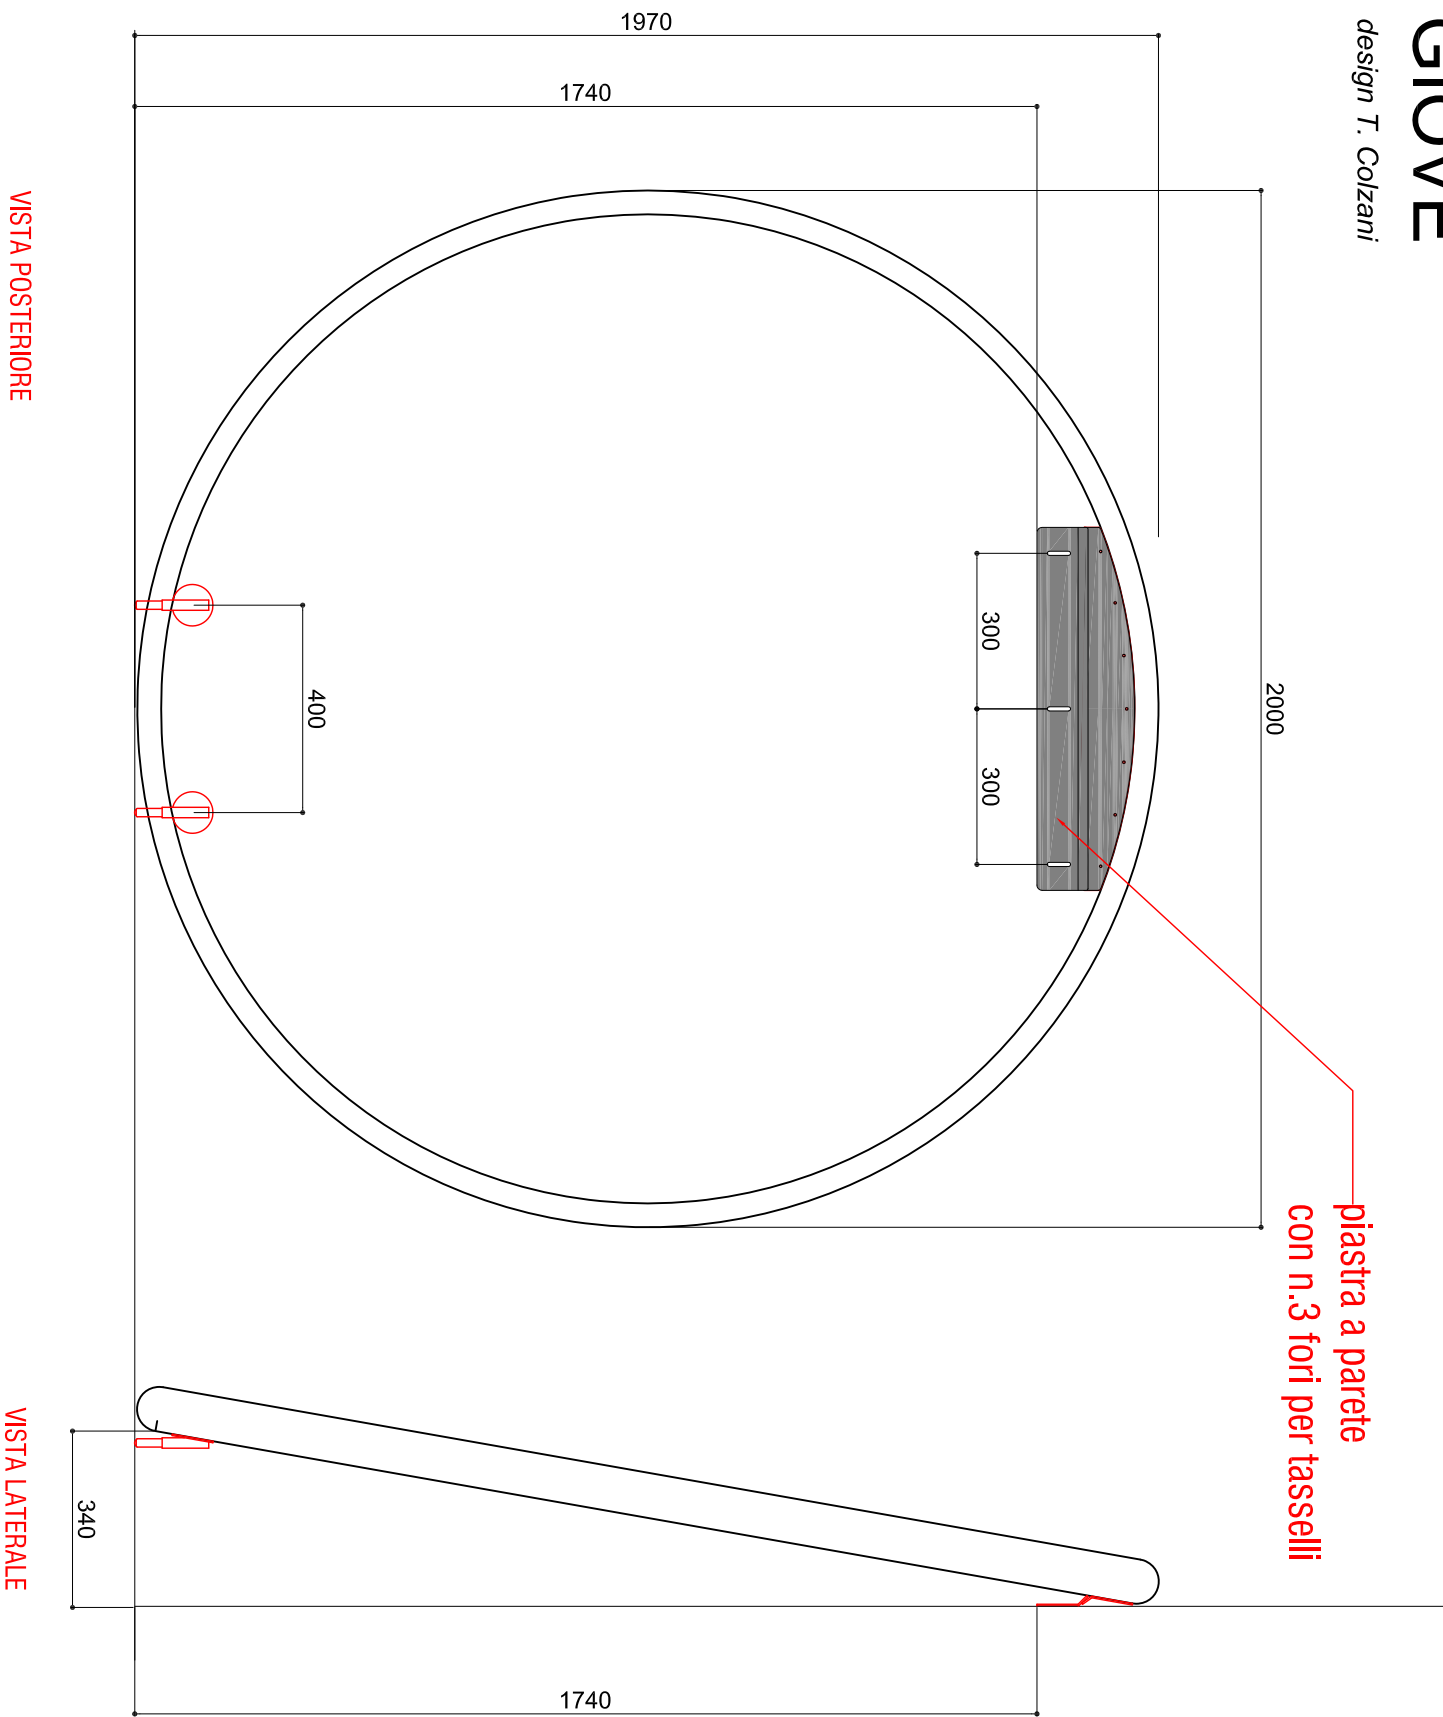

GIOVE

design T. Colzani

DISCLAIMER Any included instructions are meant for general application only. All assembly, installation and mounting applications are the sole responsibility of the customer/installer. Porada accepts no liability for the safe and proper assembly, installation and mounting of any of its products. Any and all included instructions are meant for advisory purposes only and the use of them is completely voluntary.